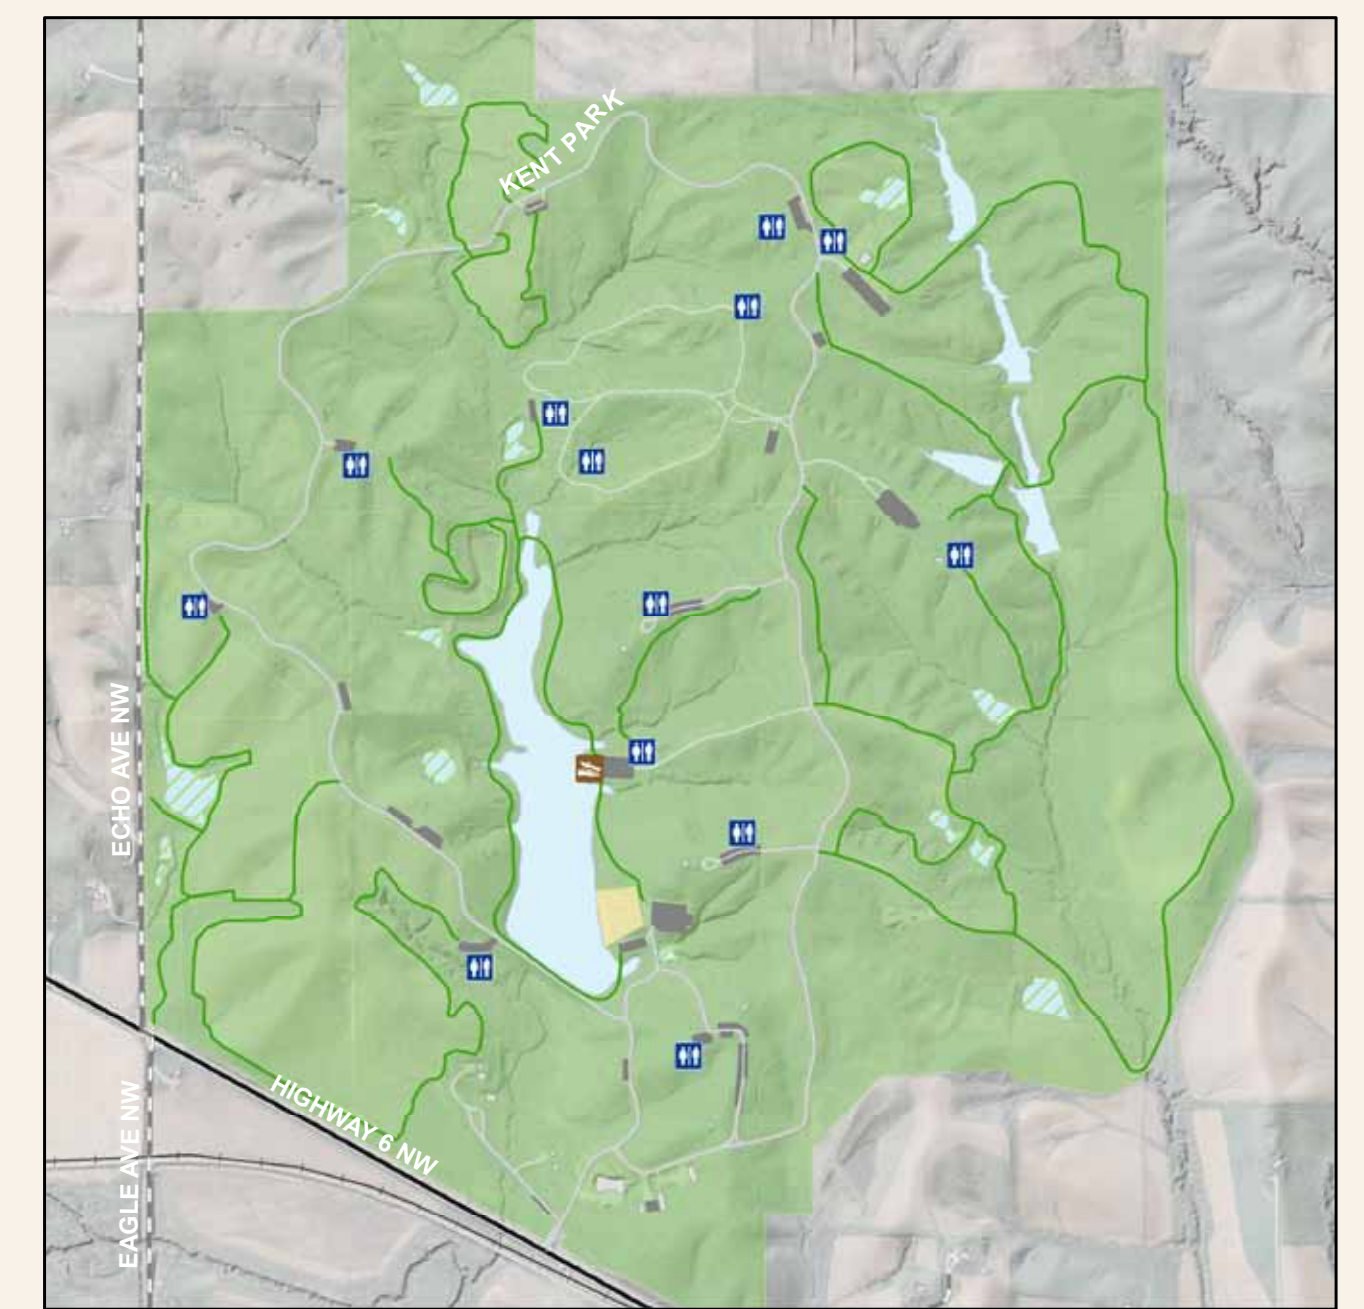

F.W. Kent Park

Downtown Iowa City

Legend

— Multi-use Trail	— Bike Routes
... Proposed Trail	• High Schools
— Bike Lane / Sharrow	• Parks
— Paved Shoulder	• Public Services
— Wide Sidewalk	• Shopping
— Mountain Bike Trail	• Education Facilities
— Hiking Trail	• Hospitals
--- Gravel Road	• Boat Ramp
— Dirt Road	• Environmental site