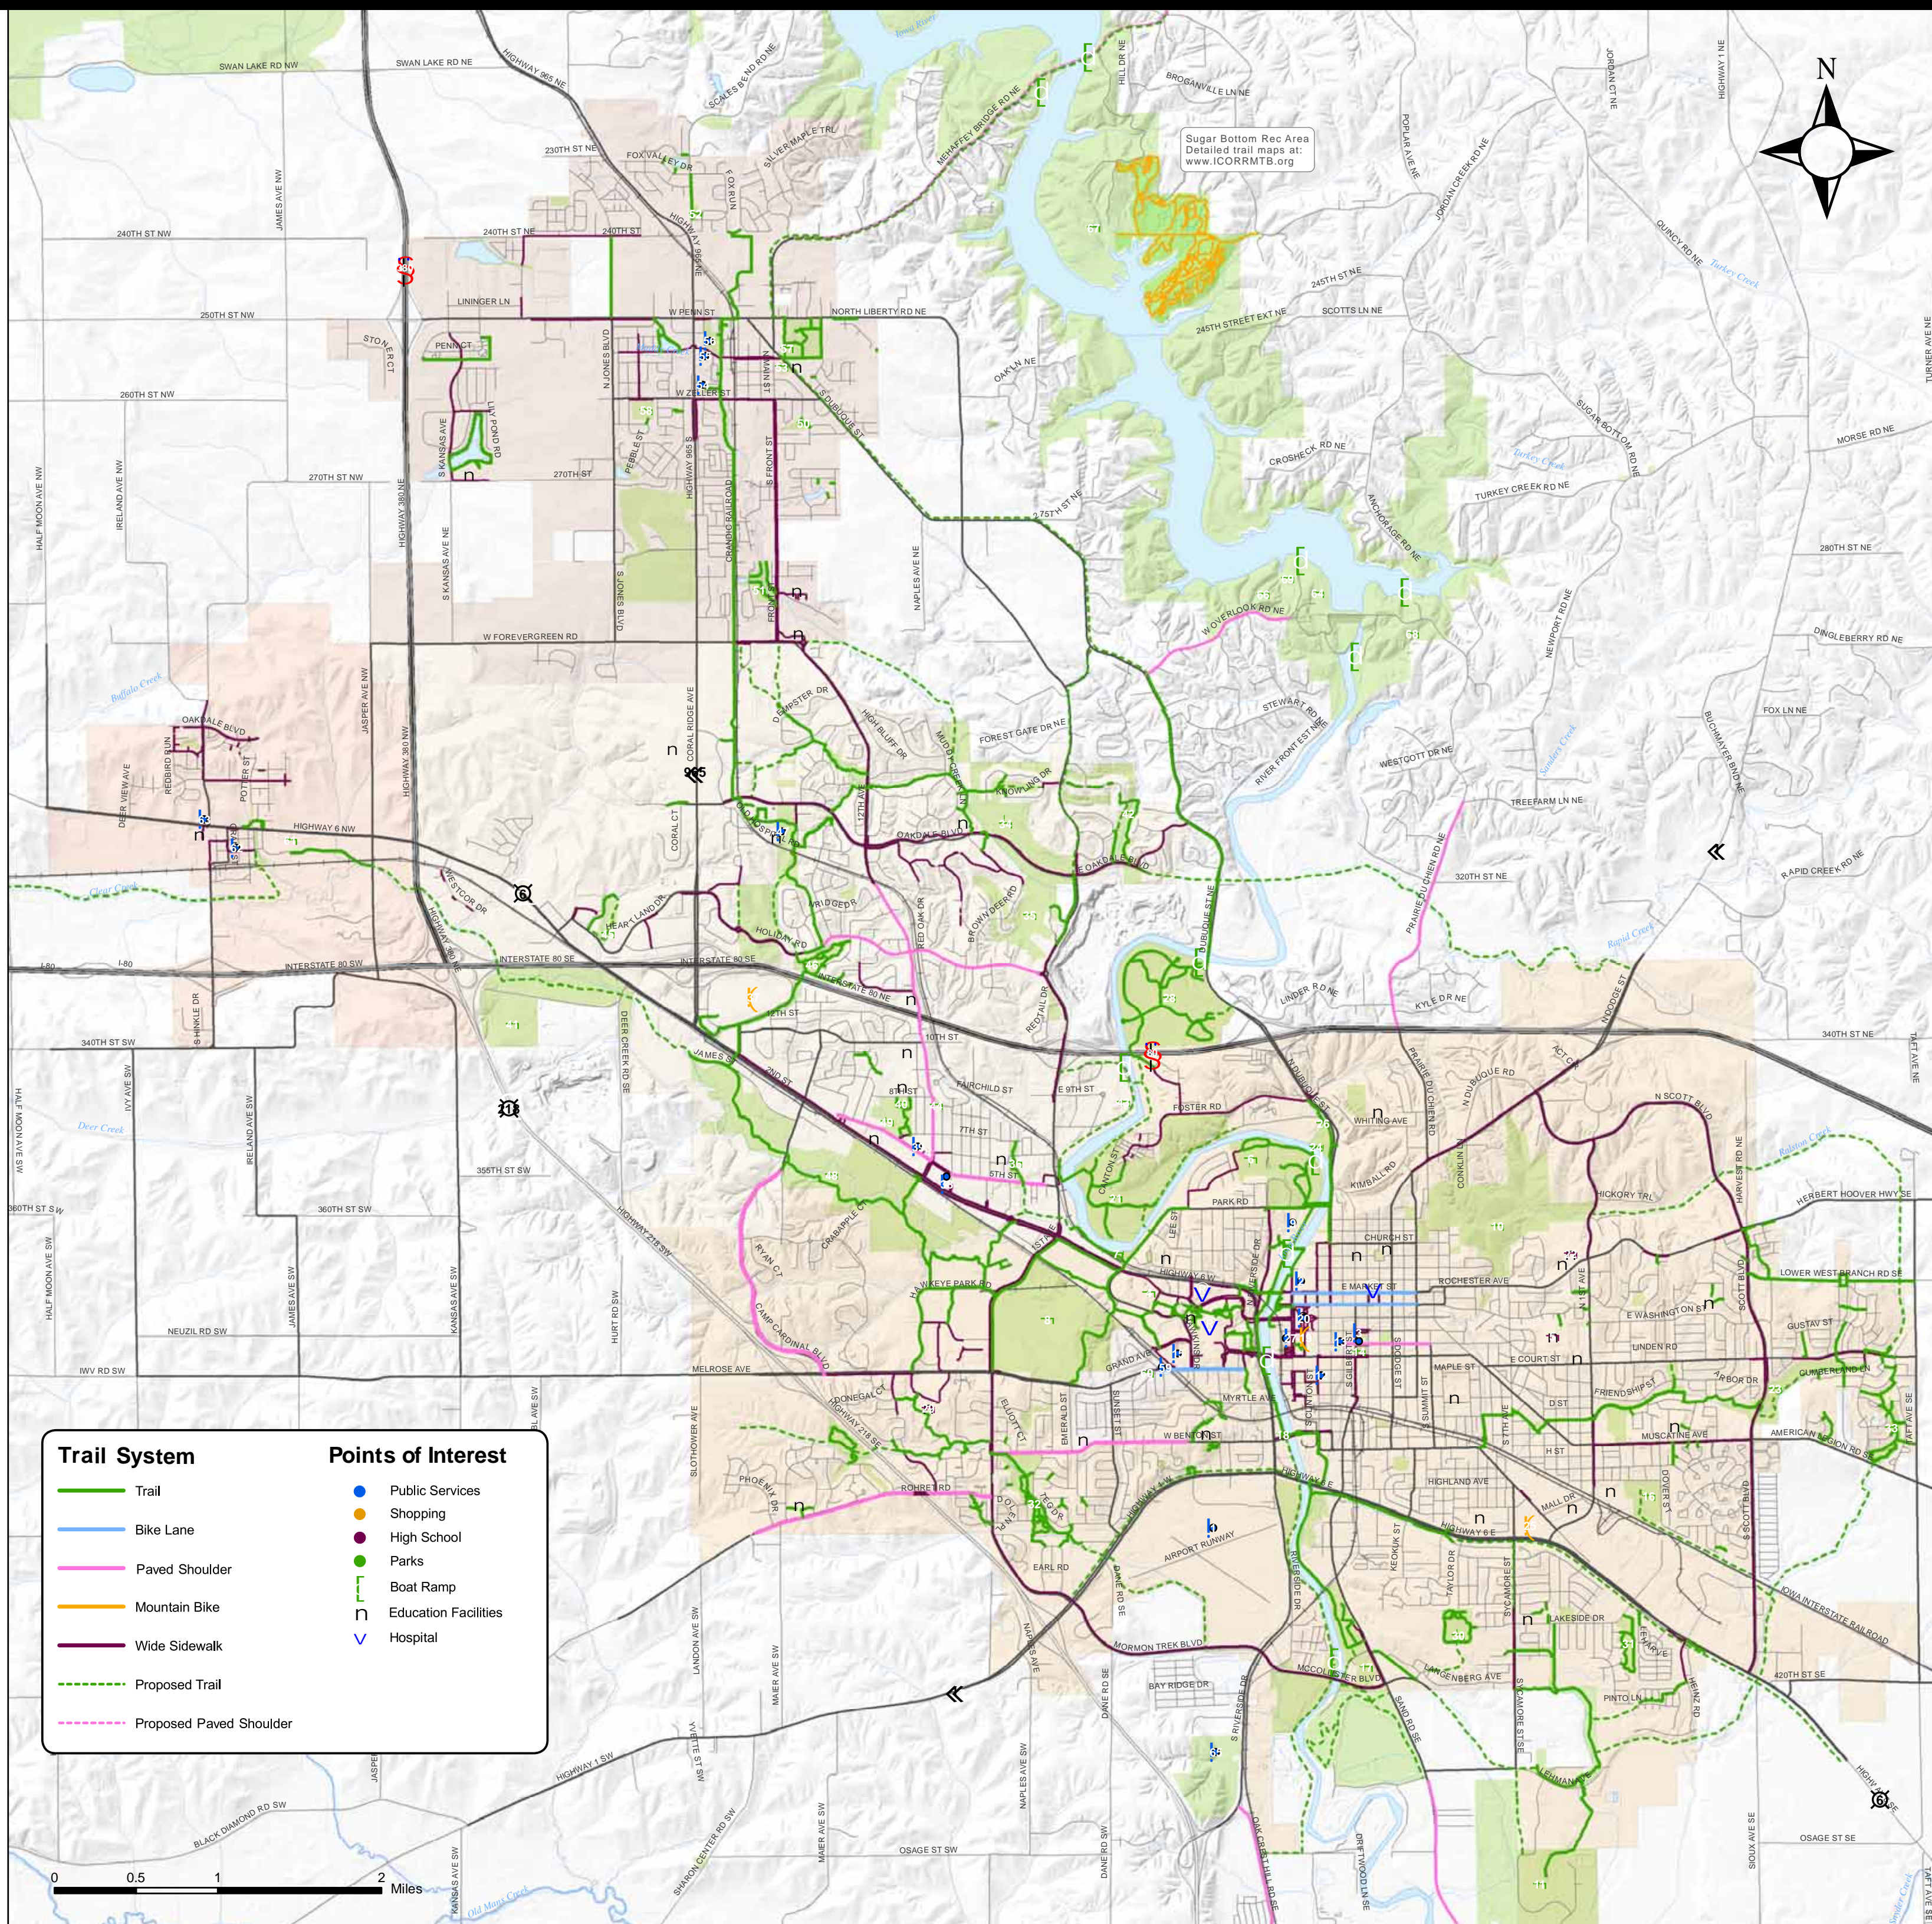

Iowa City Metro Area Trails

Points of Interest

Iowa City

1. 1 Airport
2. 2 Bike Elevator
3. 3 Bike Library
4. 4 Carver Hawkeye Arena
5. 5 City High School
6. 6 City Park
7. 7 Crandic Park
8. 8 Finkbine Golf Course
9. 9 Hancher Auditorium
10. 10 Hickory Hill Park
11. 11 I.C. Kickers Soccer Park
12. 12 Iowa City Post Office
13. 13 Iowa City Public Library
14. 14 Iowa City Rec Center
15. 15 Kinnick Stadium
16. 16 Mercer Aquatic Park
17. 17 Napoleon Park
18. 18 Ned Ashton Park
19. 19 Old Capitol Mall
20. 20 Old Capitol/University of Iowa
21. 21 Peninsula Park (Dog Park/Disc Golf)
22. 22 Regina High School
23. 23 Scott Park
24. 24 Skateboard Park
25. 25 Sycamore Mall
26. 26 Terrell Mill Park
27. 27 UI Main Library
28. 28 Waterworks Prairie Park
29. 29 West High School
30. 30 Wetherby Park
31. 31 Whispering Meadows Wetlands Park
32. 32 Willow Creek/Kiwanis Park
33. 33 Windsor Ridge Park

Coralville

1. 34 Auburn Hills Park
2. 35 Brown Deer Golf Club
3. 36 Central Park
4. 37 Coral Ridge Mall
5. 38 Coralville Post Office
6. 39 Coralville Public Library
7. 40 Coralville Rec Center
8. 41 Coralville Softball Complex
9. 42 Dovetail Recreation Area
10. 43 Edgewater Park
11. 44 Kiddie Corral Park
12. 45 M.A. Ewalt Recreation Area
13. 46 North Ridge Park
14. 47 Oakdale Campus
15. 48 Clear Creek Greenbelt
16. 49 S.T. Morrison Park

North Liberty

1. 50 Beaver Creek Park
2. 51 Creekside Commons Park
3. 52 Fox Run Neighborhood Park
4. 53 Koser Park
5. 54 North Liberty Post Office
6. 55 North Liberty Public Library
7. 56 North Liberty Rec Center
8. 57 Penn Meadows Park
9. 58 Quail Ridge Park

University Heights

1. 59 City Hall
2. 60 University Heights Park

Tiffin

1. 61 Baseball, Softball, Soccer Complex
2. 62 City Clerk Office
3. 63 Spring Mier Community Library

Johnson County

1. 64 Coralville Reservoir
2. 65 Johnson County Fairgrounds
3. 66 Linder Point Trails
4. 67 Sugar Bottom Recreation Area
5. 68 Turkey Creek Recreation Area
6. 69 West Overlook Campground

4.6	6.8	7	4.3	1.3	2.8	3.6
1.6	.5	1.6	.9	.3	.1	.5
.6	.6	.6	.8	.7	.4	.5
8.3	.4	8.3	7.1	.6	.8	2.6
7.1	.8	7.1	.8	.6	.6	5
2.6	5	2.6	5	6	6	6

Routes may include separated trails and wide sidewalks

Johnson County Council of Governments
410 E. Washington St., Iowa City, Iowa 52240