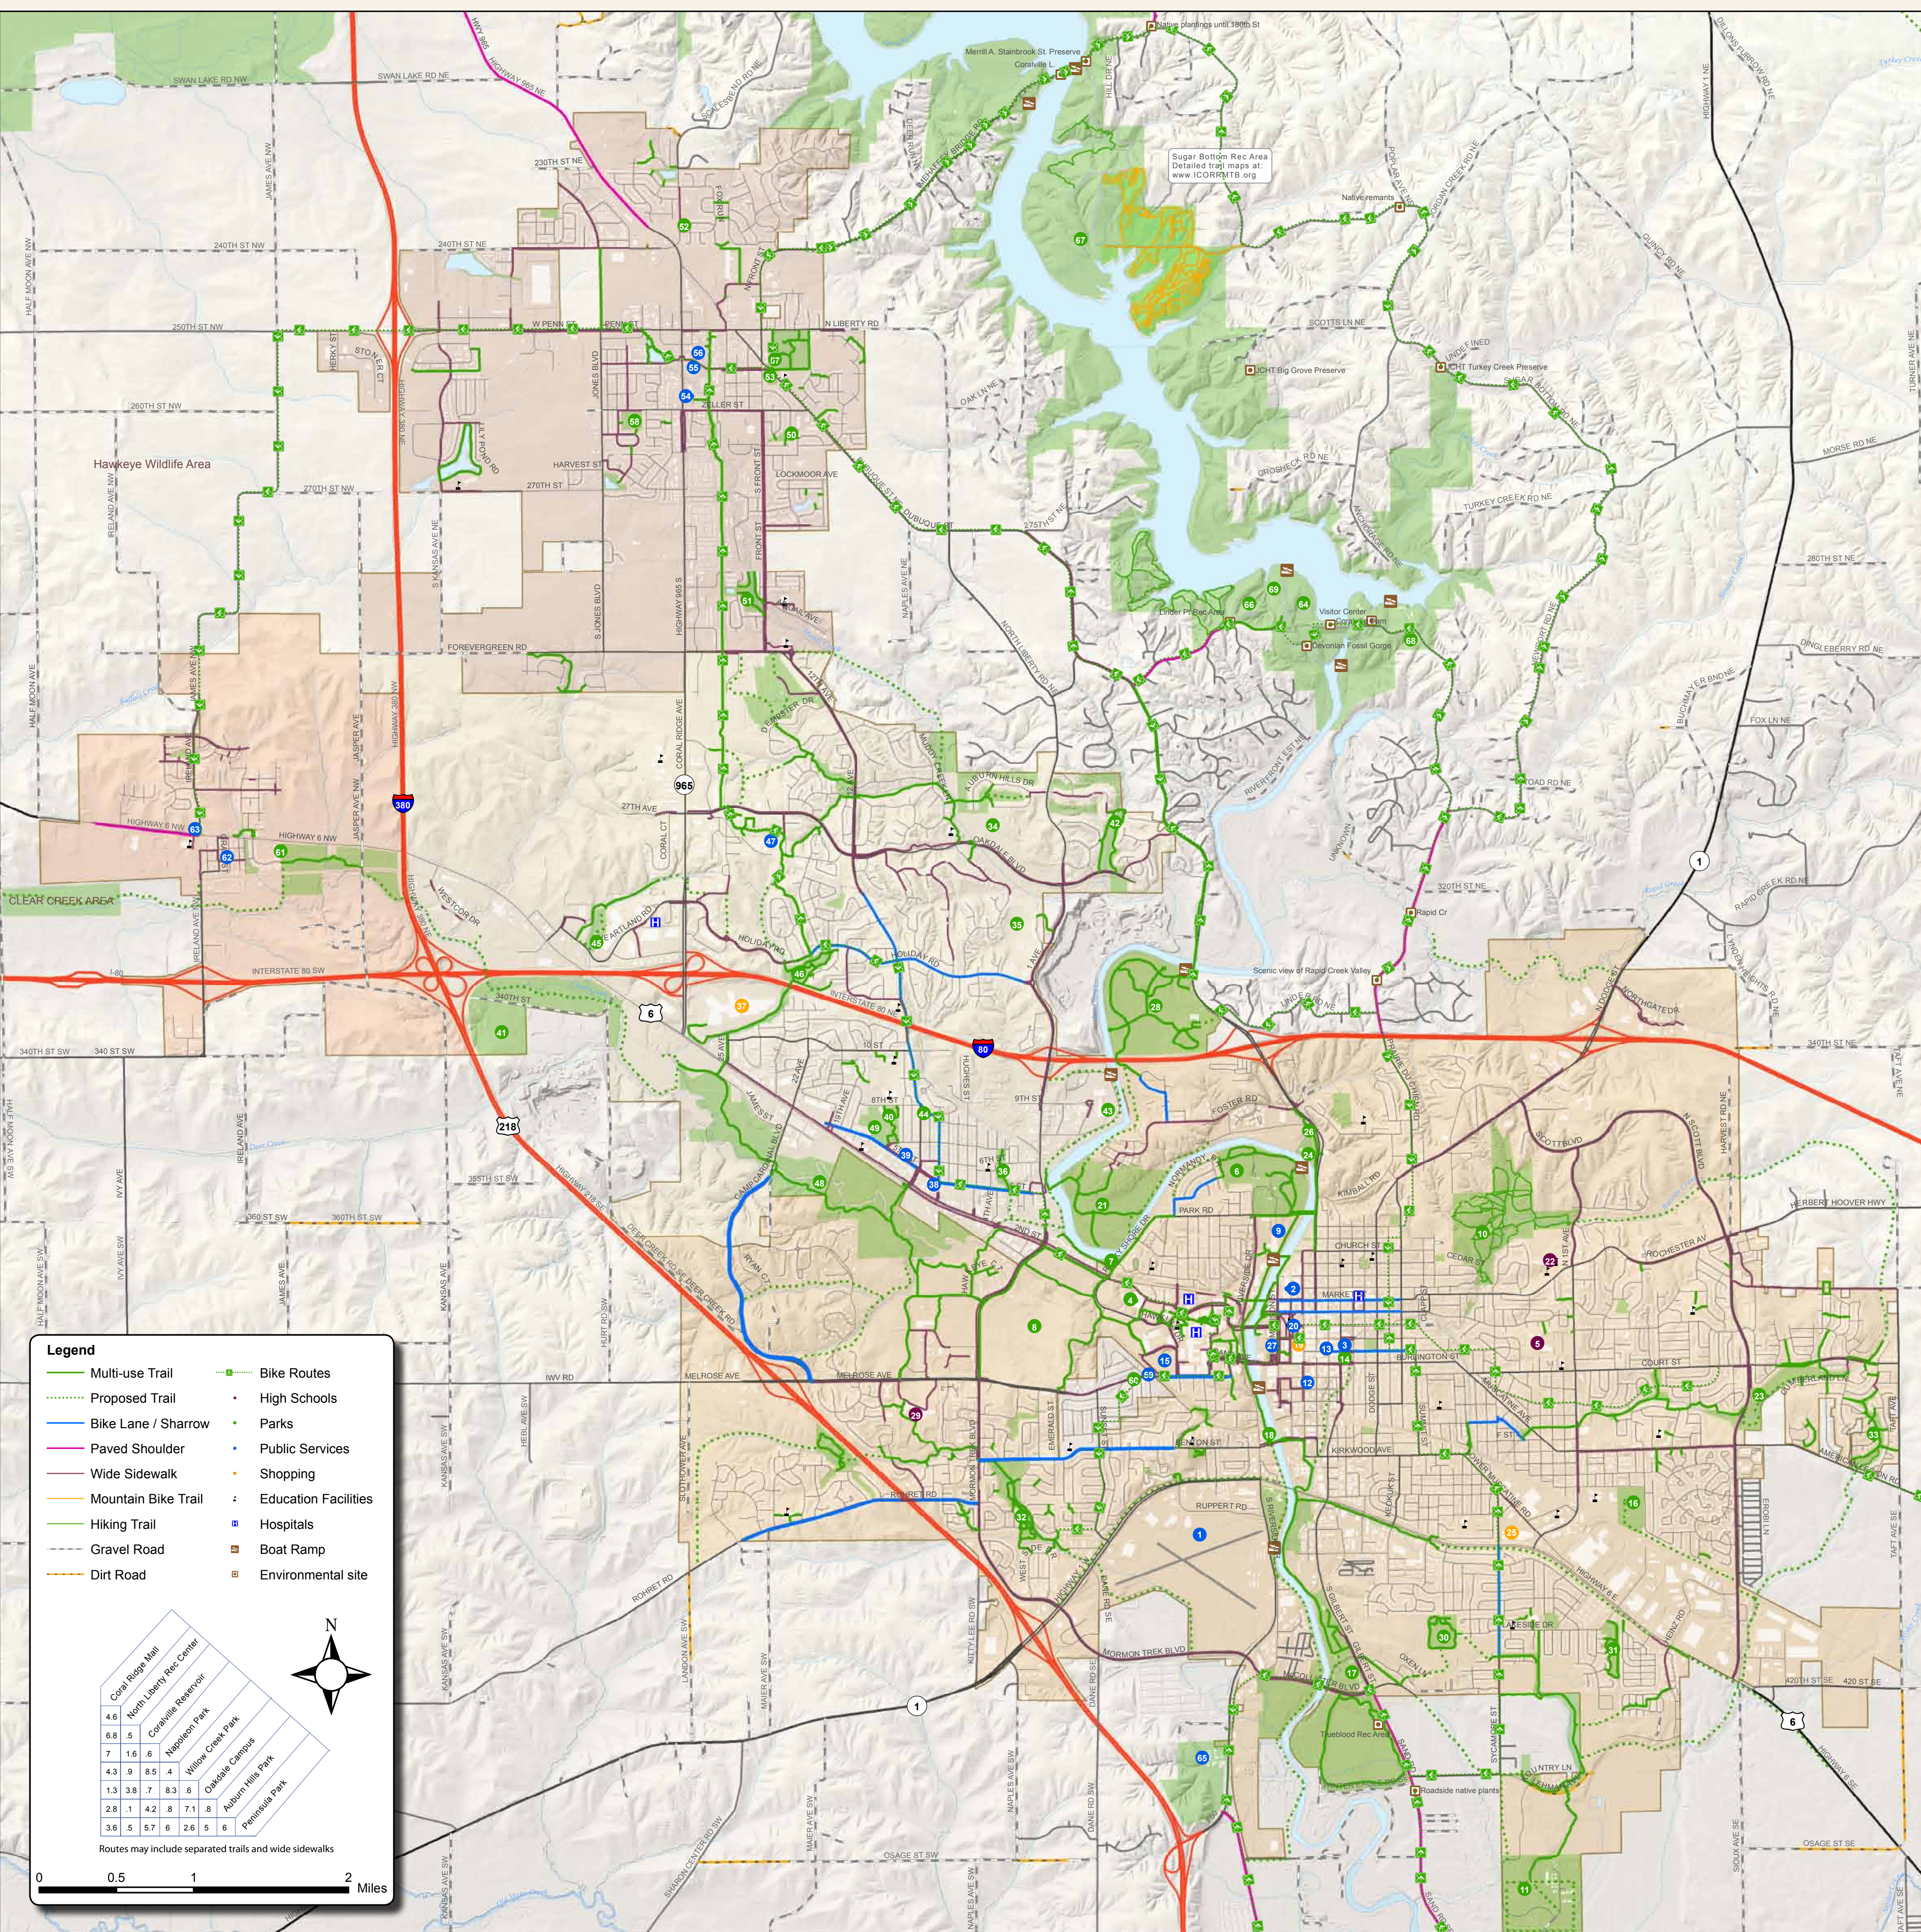

Downtown Iowa City

Legend

— Multi-use Trail	— Bike Routes
... Proposed Trail	• High Schools
— Bike Lane / Sharrow	• Parks
— Paved Shoulder	• Public Services
— Wide Sidewalk	• Shopping
— Mountain Bike Trail	• Education Facilities
— Hiking Trail	• Hospitals
--- Gravel Road	• Boat Ramp
— Dirt Road	• Environmental site

46	4	4	4
6.8	5	4	4
7	1.6	6	6
4.3	9	8.5	4
13	3.8	7	8.3
2.8	1	4.2	8
3.6	5	5.7	6

Routes may include separated trails and wide sidewalks

0 0.5 1 2 Miles