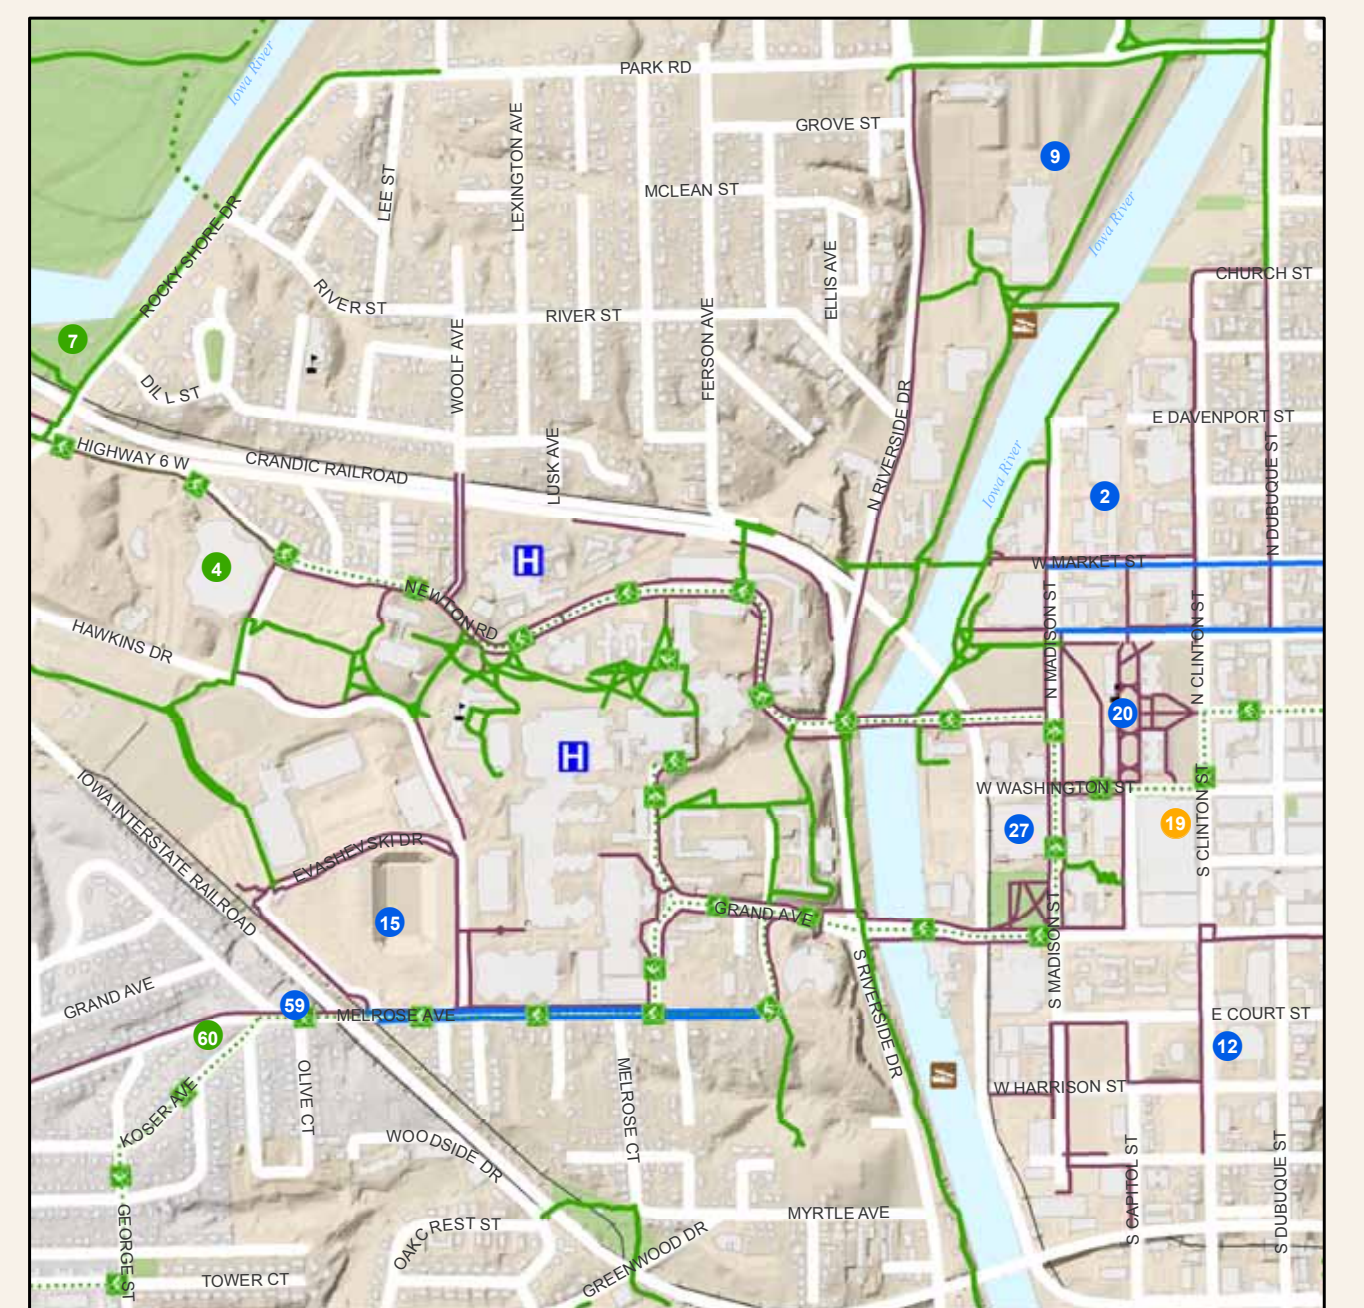

Downtown Iowa City

Legend

— Multi-use Trail	— Bike Routes
... Proposed Trail	• High Schools
— Bike Lane / Sharrow	• Parks
— Paved Shoulder	• Public Services
— Wide Sidewalk	• Shopping
— Mountain Bike Trail	• Education Facilities
— Hiking Trail	• Hospitals
--- Gravel Road	• Boat Ramp
— Dirt Road	• Environmental site

46	4	4	4
6.8	5	4	4
7	1.6	6	6
4.3	9	8.5	4
13	3.8	7	8.3
2.8	1	4.2	8
3.6	5	5.7	6

Routes may include separated trails and wide sidewalks

0 0.5 1 2 Miles